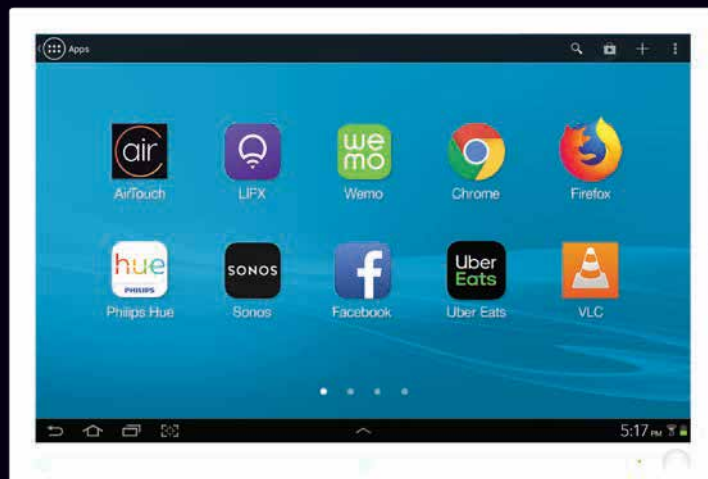

A Smart Home Hub THAT WORKS YOUR WAY

Enjoy smart home living with AirTouch

AirTouch doubles as a tablet, so you can use the console to run your choice of smart lighting, security and entertainment apps, or even order a meal while keeping up with the latest on social media.