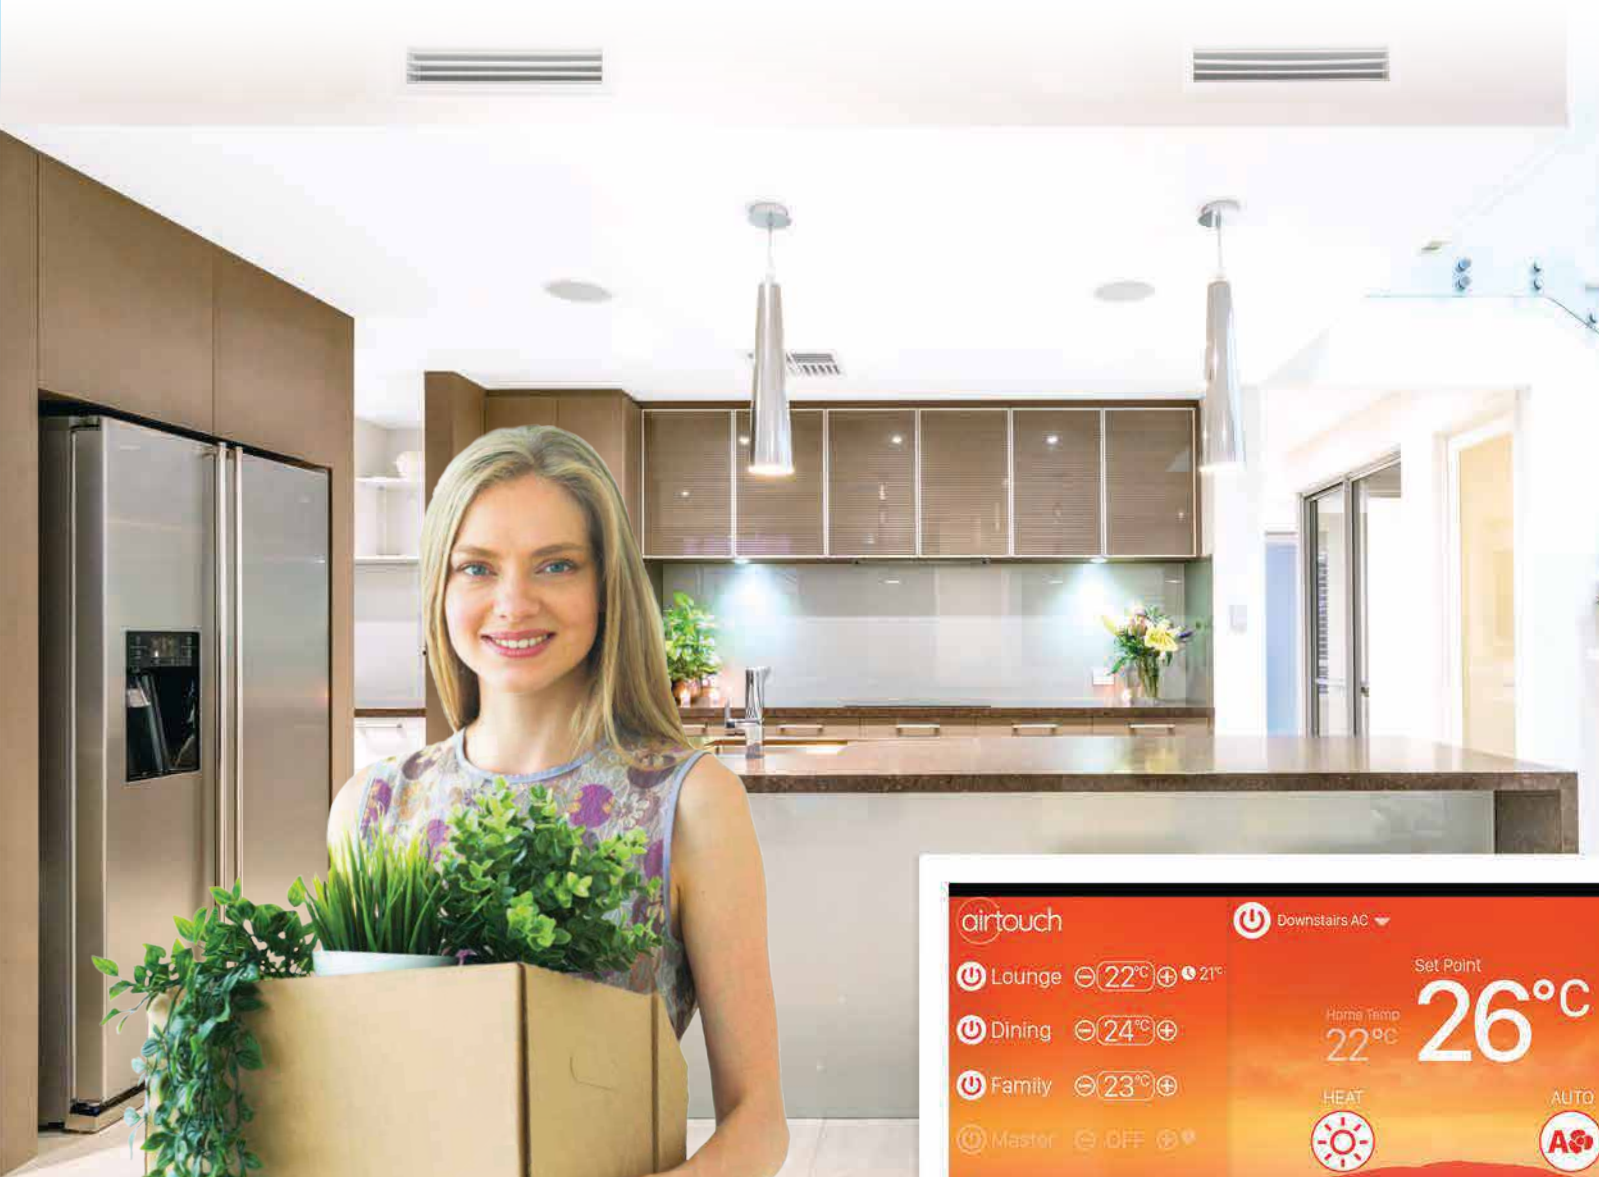

Enjoy smart home living with AirTouch

AirTouch doubles as a tablet, so you can use the console to run your choice of smart lighting, security and entertainment apps, or even order a meal while keeping up with the latest on social media.

ADDING VALUE IMPROVING LIFE

Going beyond technology

With optional Individual Temperature Control Technology, AirTouch monitors temperatures and smartly adjusts airflow as needed around your home.

When some rooms get too hot or cold, AirTouch will adjust their airflow to maintain temperature, without wasting energy on rooms already comfortable.