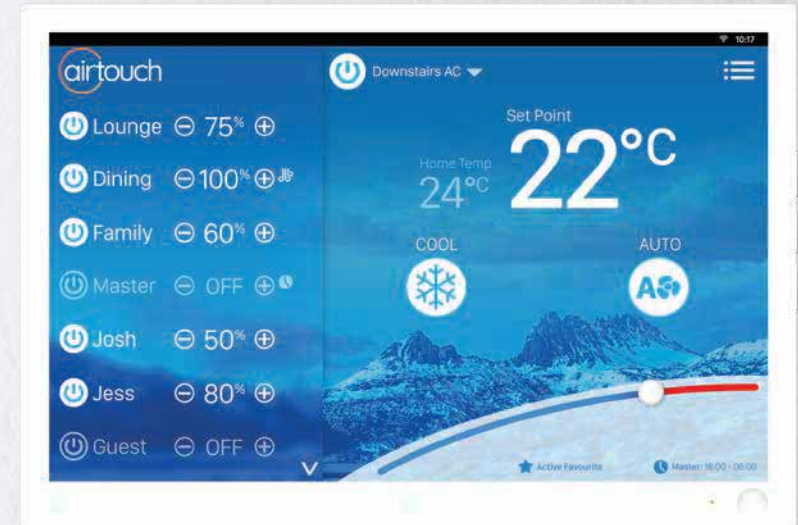

16 Zones
4 Units
2 Consoles

AirTouch 4 can control up to 4 ducted air conditioners and 16 zones across multiple storeys from 1 or 2 consoles in your home.

Integrates how you want

Smartphone App. Google Assistant. Amazon Alexa. IFTTT. The choice is yours.

Smart Home Automation

AirTouch 4 doubles as a hub for other smart home integrations and your favourite apps. Automate your lifestyle and be entertained.

Adapt your home to
**YOUR IDEA
OF COMFORT**

INTELLIGENT & **WITHOUT WASTAGE**