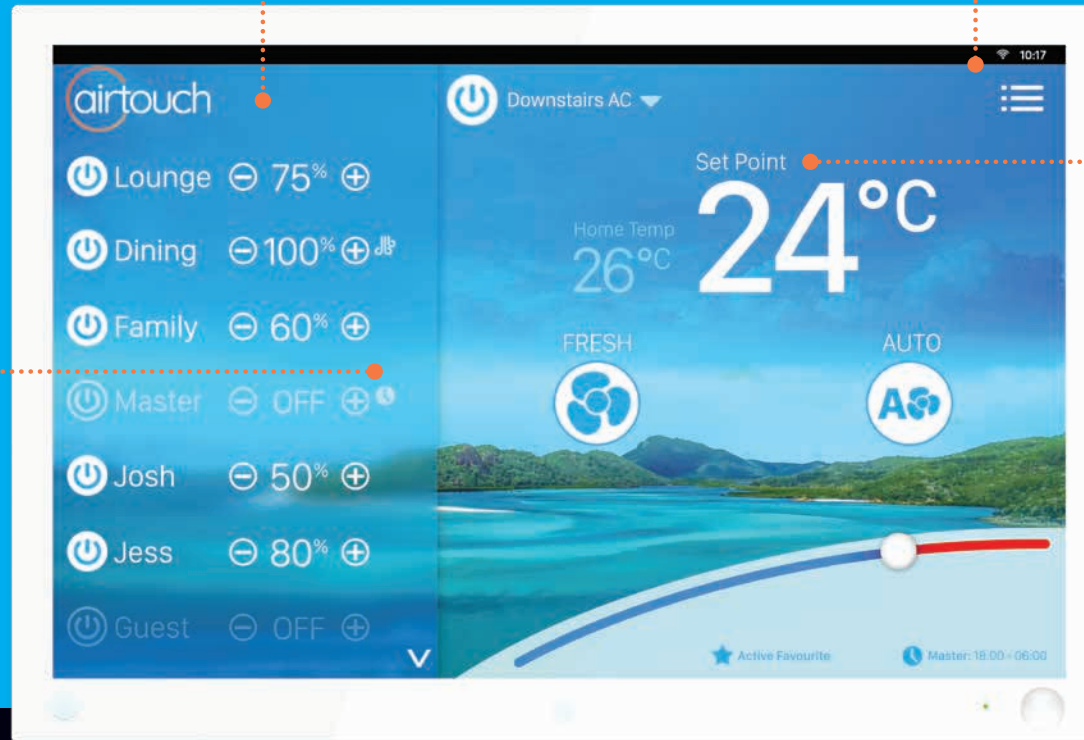

IFTTT

Add value to your home and enjoy the latest technology

Control your home climate using our one-of-a-kind HD touch screen console or the AirTouch App on your smart device.

Programs and Favourites

AirTouch lets you setup different automatic climate control scenarios for different days or seasons.

Real Time Monitoring of home temperature against your chosen set point.

Optional Individual Temperature Control For precise control of the temperature in specific rooms, upgrade to ITC.

A Smart Home Hub THAT WORKS YOUR WAY

Enjoy smart home living with AirTouch

AirTouch doubles as a tablet, so you can use the console to run your choice of smart lighting, security and entertainment apps, or even order a meal while keeping up with the latest on social media.