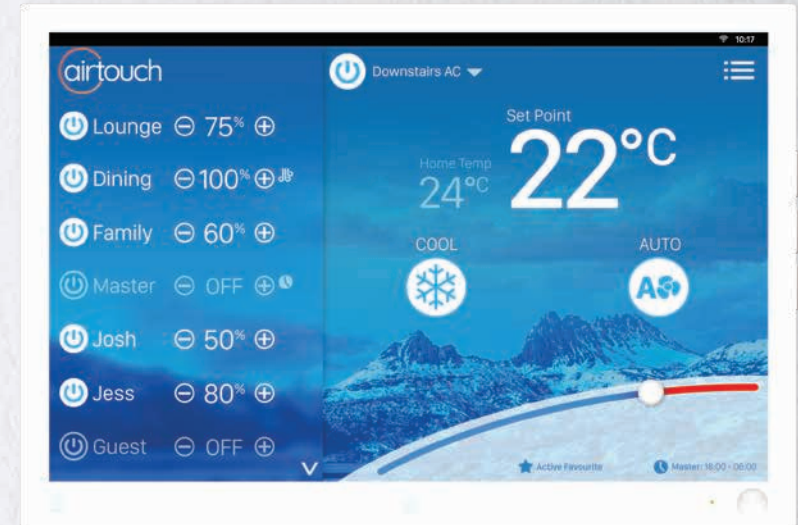

16 Zones
4 Units
2 Consoles

AirTouch 4 can control up to 4 ducted air conditioners and 16 zones across multiple storeys from 1 or 2 consoles in your home.

Integrates how you want

Smartphone App. Google Assistant. Amazon Alexa. IFTTT. The choice is yours.

Smart Home Automation

AirTouch 4 doubles as a hub for other smart home integrations and your favourite apps. Automate your lifestyle and be entertained.

Adapt your home to
**YOUR IDEA
OF COMFORT**

INTELLIGENT & **WITHOUT WASTAGE**

Adjust the airflow around your home in 5% increments so everyone enjoys their own comfort zone.

ENHANCE YOUR AIR CONDITIONING

Global control of your home climate. Wherever you are.

Unlock more potential...