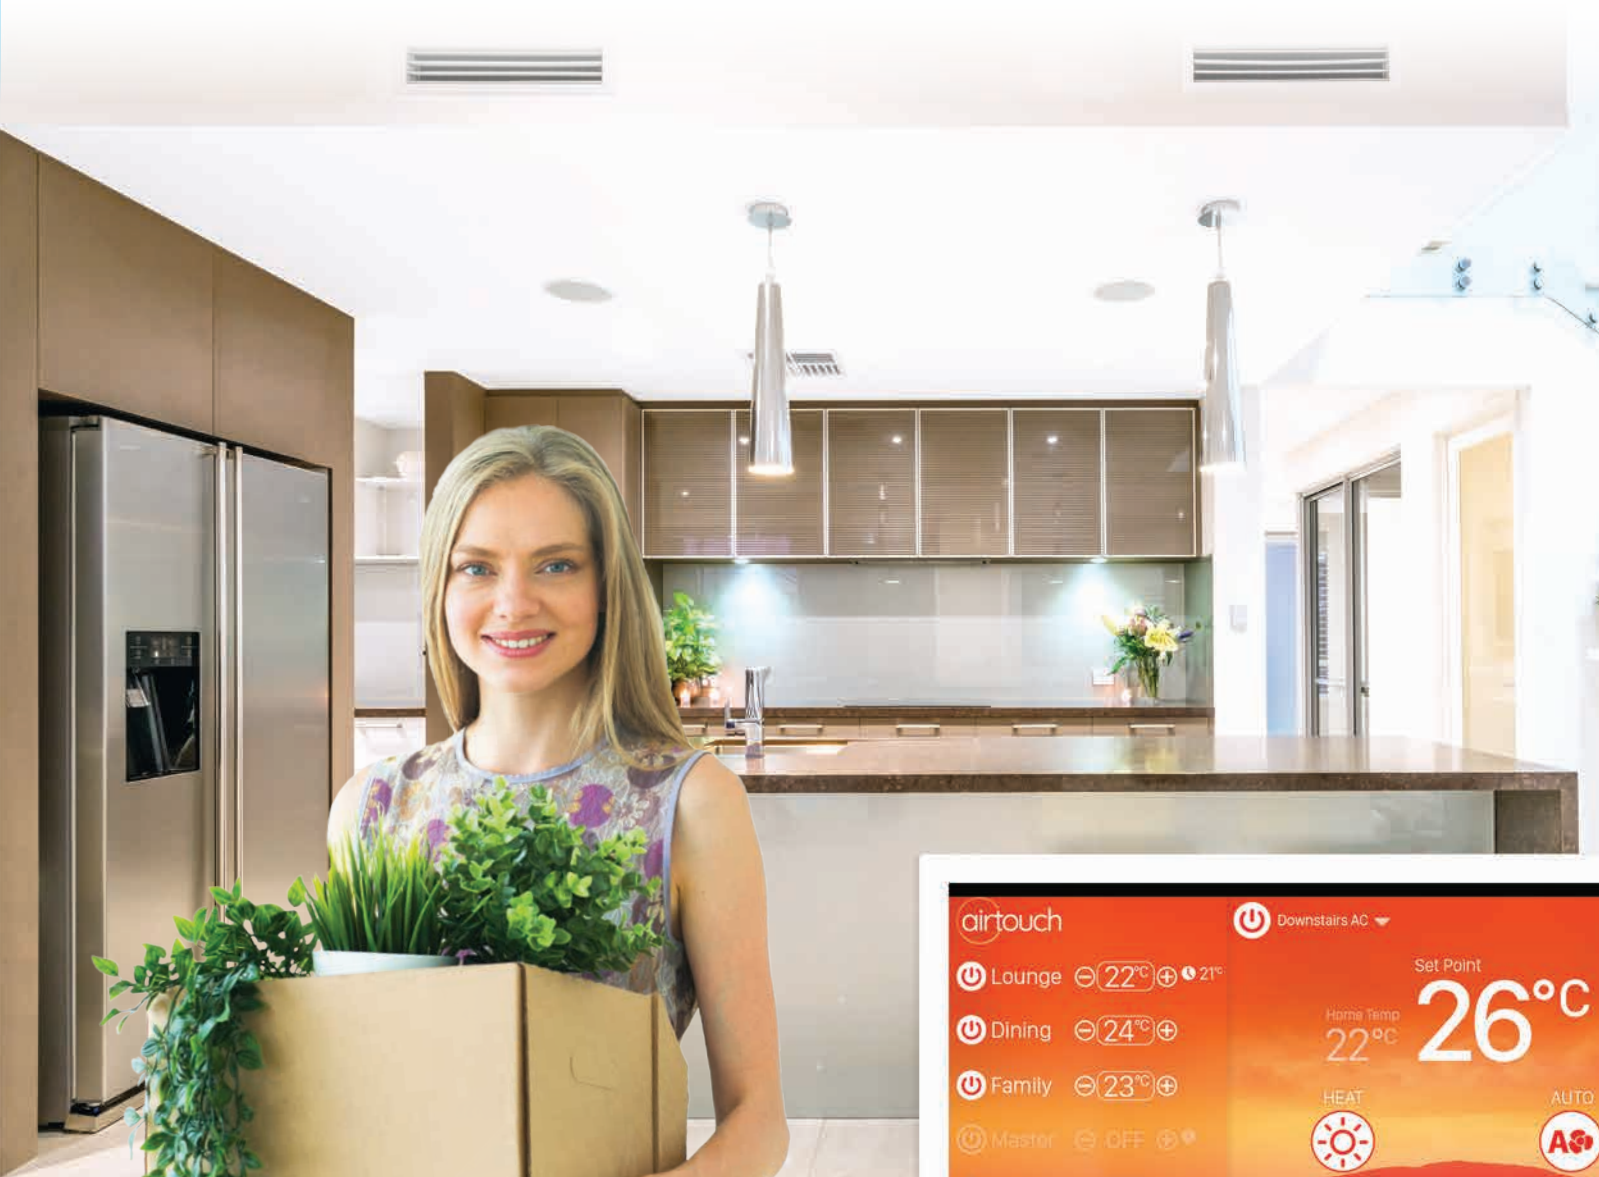

Enjoy smart home living with AirTouch

AirTouch doubles as a tablet, so you can use the console to run your choice of smart lighting, security and entertainment apps, or even order a meal while keeping up with the latest on social media.

ADDING VALUE IMPROVING LIFE

Going beyond technology

With optional Individual Temperature Control Technology, AirTouch monitors temperatures and smartly adjusts airflow as needed around your home.

When some rooms get too hot or cold, AirTouch will adjust their airflow to maintain temperature, without wasting energy on rooms already comfortable.