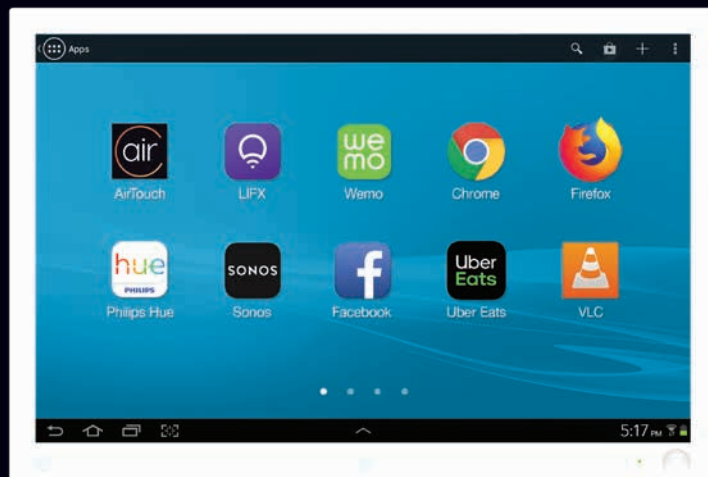

A Smart Home Hub THAT WORKS YOUR WAY

Enjoy smart home living with AirTouch

AirTouch doubles as a tablet, so you can use the console to run your choice of smart lighting, security and entertainment apps, or even order a meal while keeping up with the latest on social media.