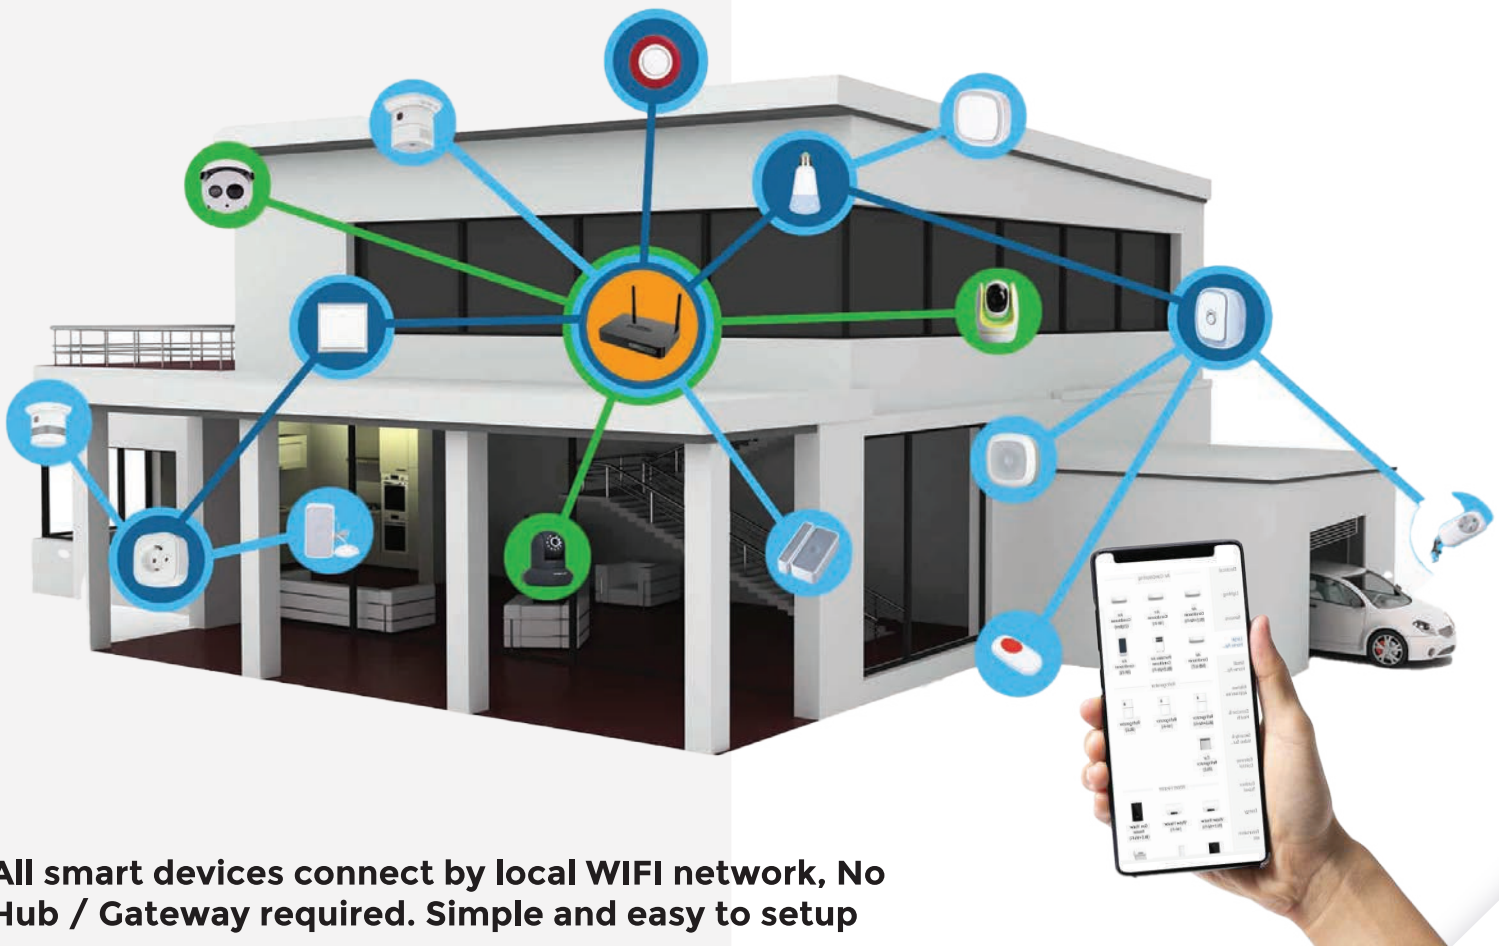

HOME AUTOMATION

All smart devices connect by local WIFI network, No Hub / Gateway required. Simple and easy to setup

Contact Us :
TEL: 027 627 2250
Mail: admin@mprindustries.co.nz
www.mprindustries.co.nz