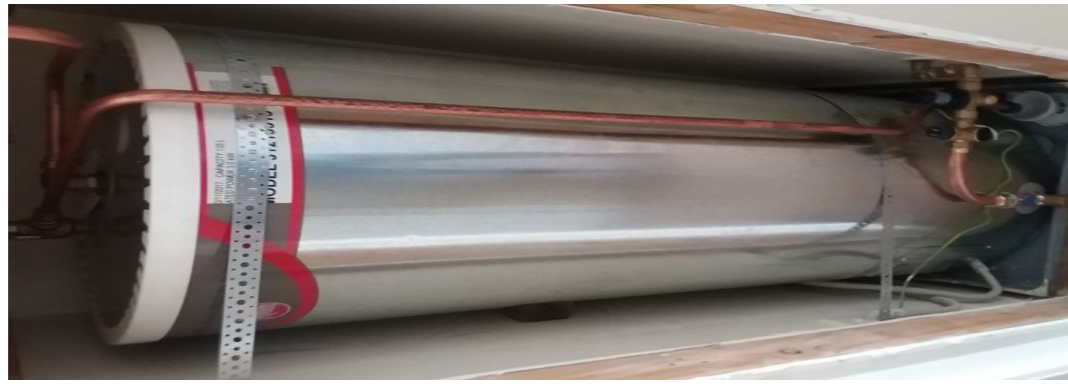

The Signature Series Hot Water Heating System

The Great news is we can Connect our System to your Existing Hot water Cylinder

OR

for Greater performance you can upgrade your old Hot Water Cylinder

Stored energy estimate:

11.62 kWh

Heat pump active

You are in savings mode

Replace your Existing Hot water Cylinder

- ✓ Enjoy the benefits of Mains Pressure Stainless Steel Solar Capable Hot Water Cylinders with a wide range of Energy Efficient Hot Water Cylinders to choose from.
- ✓ Sizes range from (30 to 300 litres) There's a Cylinder to suit every household
- ✓ Lightweight and Easy to Install
- ✓ Exceptional Performance and Reliability
- ✓ Comes with a 10 year warranty on the Hot Water Cylinder

Or Connect to your Existing Hot Water Cylinder

- ✓ The Great news with the Signature Series Hot water Heating System - is that it can connect to your existing Hot water Cylinder (Depending on the age and the Connections of your existing Hot water Cylinder)
- ✓ Our team will be able to advise if you can connect your Existing Hot water Cylinder to our system

RIELLO

The Signature Series - Hot Water Heating System

Solves the Biggest Expense on your Power Bill -Your Hot Water

RIELLO

How does the idea of saving up to 67% on your hot water bills appeal to you?

uses the free heat in the ambient air to efficiently heat your hotwater - saving you hundreds of $$ on your hot water heating bills

If you use electricity to heat your water then this is an absolute must see

We use so much Hot Water in the home for things like :

- Showers
- Baths
- Washing Clothes
- Washing Dishes
- Washing our hands
- And the more people in the family the bigger the expense