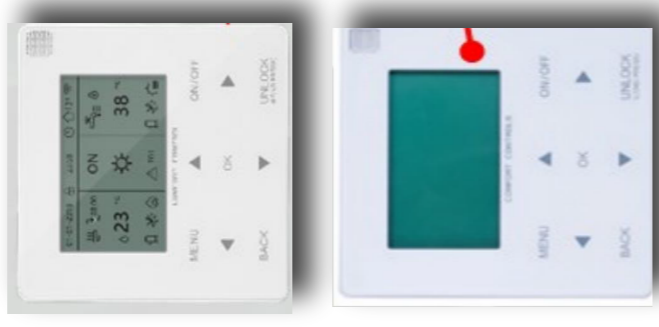

## Full Smart Automation Control

- ✓ System comes with Smart Digital Wall / Smart App Control
- ✓ Schedule your Hot water heat pump to come on and Heat your Hot water Cylinder at different times
- ✓ See live Hot Water temperatures readings from your smart Digital wall controller or Smart App anytime
- ✓ Switch between heating your home or your hot water cylinder through the smart app control
- ✓ Every time you heat your hot water. Your Smart App Control will notify you that you are in **Savings Mode**.